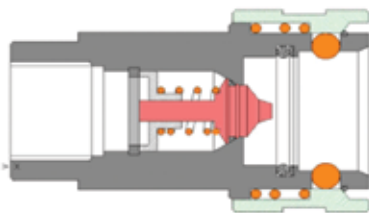

FEATURES

Single acting, pull to release, sleeve Poppet valve for improved sealing

ISO 7241-1 Type A Poppet Valve

Coupler	Body Size	Thread			W.P. (Bar)
			T	Dash	
QAV-04F	1/4"	BSPP	1/4"	-04	350
QAV-06F	3/8"	BSPP	3/8"	-06	300
QAV-08F	1/2"	BSPP	1/2"	-08	250
QAV-12F	3/4"	BSPP	3/4"	-12	250
QAV-16F	1"	BSPP	1"	-16	230
QAV-20F	1.1/4"	BSPP	1.1/4"	-20	230
QAV-24F	1.1/2"	BSPP	1.1/2"	-24	180
QAV-32F	2"	BSPP	2"	-32	130

Male Tip	Body Size	Thread			W.P. (Bar)
			T	Dash	
QAV-04M	1/4"	BSPP	1/4"	-04	350
QAV-06M	3/8"	BSPP	3/8"	-06	300
QAV-08M	1/2"	BSPP	1/2"	-08	250
QAV-12M	3/4"	BSPP	3/4"	-12	250
QAV-16M	1"	BSPP	1"	-16	230
QAV-20M	1.1/4"	BSPP	1.1/4"	-20	230
QAV-24M	1.1/2"	BSPP	1.1/2"	-24	180
QAV-32M	2"	BSPP	2"	-32	130

PERFORMANCE

Test Fluid: Hydraulic Oil at 100°F
OIL 40°C drop 28.8mm²/s~35.3mm²/s

TECHNICAL

Coupler Body - Steel, Trivalent Plated
Ball Type Valve
Seals - Nitrile (Buna N) with PTFE backup ring
Temperature Range: -25C to +120C