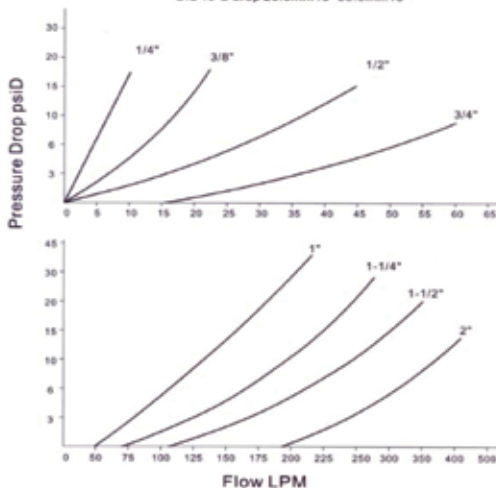

FEATURES

Single acting, pull to release, sleeve Poppet valve for improved sealing

ISO 7241-1 Type A Poppet Valve

Coupler	Body Size	Thread			W.P. (Bar)
			T	Dash	
QAV-04F	1/4"	BSPP	1/4"	-04	350
QAV-06F	3/8"	BSPP	3/8"	-06	300
QAV-08F	1/2"	BSPP	1/2"	-08	250
QAV-12F	3/4"	BSPP	3/4"	-12	250
QAV-16F	1"	BSPP	1"	-16	230
QAV-20F	1.1/4"	BSPP	1.1/4"	-20	230
QAV-24F	1.1/2"	BSPP	1.1/2"	-24	180
QAV-32F	2"	BSPP	2"	-32	130

Male Tip	Body Size	Thread			W.P. (Bar)
			T	Dash	
QAV-04M	1/4"	BSPP	1/4"	-04	350
QAV-06M	3/8"	BSPP	3/8"	-06	300
QAV-08M	1/2"	BSPP	1/2"	-08	250
QAV-12M	3/4"	BSPP	3/4"	-12	250
QAV-16M	1"	BSPP	1"	-16	230
QAV-20M	1.1/4"	BSPP	1.1/4"	-20	230
QAV-24M	1.1/2"	BSPP	1.1/2"	-24	180
QAV-32M	2"	BSPP	2"	-32	130

PERFORMANCE

Test Fluid: Hydraulic Oil at 100°F
OIL 40°C drop 28.8mm²/s~35.3mm²/s

TECHNICAL

Coupler Body - Steel, Trivalent Plated
Ball Type Valve
Seals - Nitrile (Buna N) with PTFE backup ring
Temperature Range: -25C to +120C