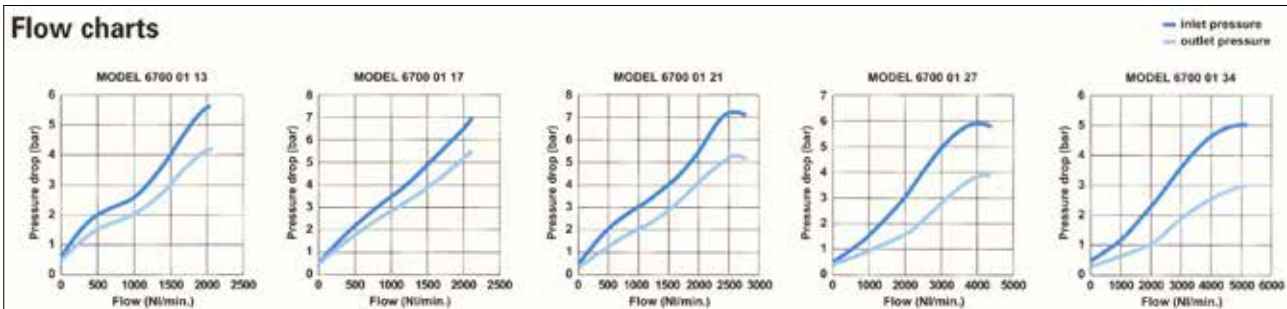

Flow charts

PORT	DRAIN	FILTER MICRON	PART No.	
1/4"	Manual	5μ	6700 01 13	Standard
1/4"	Manual	40μ	6700 41 13	Option
1/4"	Semi Auto	5μ	6700 03 13	Option
1/4"	Semi Auto	40μ	6700 43 13	Option
3/8"	Manual	5μ	6700 01 17	Standard
3/8"	Manual	40μ	6700 41 17	Option
3/8"	Semi Auto	5μ	6700 03 17	Option
3/8"	Semi Auto	40μ	6700 43 17	Option
1/2"	Manual	5μ	6700 01 21	Standard
1/2"	Manual	40μ	6700 41 21	Option
1/2"	Semi Auto	5μ	6700 03 21	Option
1/2"	Semi Auto	40μ	6700 43 21	Option
3/4"	Manual	5μ	6700 01 27	Standard
3/4"	Manual	40μ	6700 41 27	Option
3/4"	Semi Auto	5μ	6700 03 27	Option
3/4"	Semi Auto	40μ	6700 43 27	Option
1"	Manual	5μ	6700 01 34	Standard
1"	Manual	40μ	6700 41 34	Option
1"	Semi Auto	5μ	6700 03 34	Option
1"	Semi Auto	40μ	6700 43 34	Option

Also available on request: threaded ports 1 1/2" and 2".

Ready to be mounted

The products are delivered with following accessories:

- 1 gauge
- 1 bracket (sizes 1/4, 3/8, 1/2) or 2 brackets (sizes 3/4, 1").
- 4 screws
- 1 plug