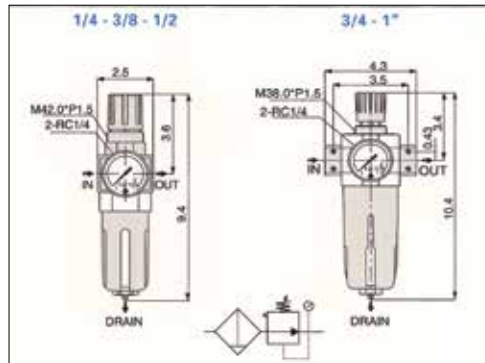

LEGRIS FILTER REGULATORS & LUBRICATORS

AIR SERVICE UNITS - SERIES STANDARD

6700 Filter/Regulator 1 unit

Specification

Threaded port (BSPP)	1/4	3/8	1/2	3/4	1"
Maximum flow rate (NI/min)	2100	2130	2750	8000	8500
Filter bowl capacity (cc)	105	105	105	210	210
Lubricator oil	ISO - VG32 recommended (or equivalent)				
Weight (kg)	0,930	0,930	0,930	1,360	1,360

Flow charts

PORT	DRAIN	FILTER MICRON	PART No.	
1/4"	Manual	5μ	6700 01 13	Standard
1/4"	Manual	40μ	6700 41 13	Option
1/4"	Semi Auto	5μ	6700 03 13	Option
1/4"	Semi Auto	40μ	6700 43 13	Option
3/8"	Manual	5μ	6700 01 17	Standard
3/8"	Manual	40μ	6700 41 17	Option
3/8"	Semi Auto	5μ	6700 03 17	Option
3/8"	Semi Auto	40μ	6700 43 17	Option
1/2"	Manual	5μ	6700 01 21	Standard
1/2"	Manual	40μ	6700 41 21	Option
1/2"	Semi Auto	5μ	6700 03 21	Option
1/2"	Semi Auto	40μ	6700 43 21	Option
3/4"	Manual	5μ	6700 01 27	Standard
3/4"	Manual	40μ	6700 41 27	Option
3/4"	Semi Auto	5μ	6700 03 27	Option
3/4"	Semi Auto	40μ	6700 43 27	Option
1"	Manual	5μ	6700 01 34	Standard
1"	Manual	40μ	6700 41 34	Option
1"	Semi Auto	5μ	6700 03 34	Option
1"	Semi Auto	40μ	6700 43 34	Option

Also available on request: threaded ports 1 1/2" and 2".

Ready to be mounted

The products are delivered with following accessories:

- 1 gauge
- 1 bracket (sizes 1/4, 3/8, 1/2) or 2 brackets (sizes 3/4, 1").
- 4 screws
- 1 plug