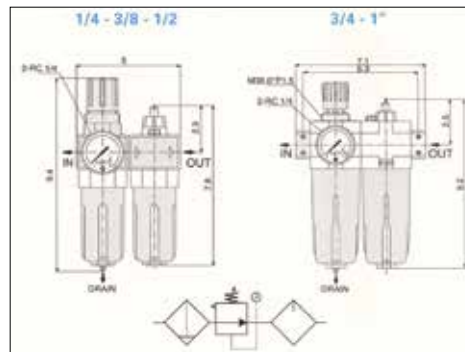

LEGRIS FILTER REGULATORS & LUBRICATORS

AIR SERVICE UNITS - SERIES STANDARD

6707 Filter/Regulator - Lubricator 2 units

Specification

Threaded port (BSPP)	1/4	3/8	1/2	3/4	1"
Maximum flow rate (NI/min)	2080	2100	2600	7940	8200
Filter bowl capacity (cc)	105	105	105	210	210
Lubricator oil	ISO - VG32 recommended (or equivalent)				
Weight (kg)	1,480	1,480	1,480	2,150	2,150

Flow charts

PORT	DRAIN	FILTER MICRON	PART No.	
1/4"	Manual	5μ	6707 01 13	Standard
1/4"	Manual	40μ	6707 41 13	Option
1/4"	Semi Auto	5μ	6707 03 13	Option
1/4"	Semi Auto	40μ	6707 43 13	Option
3/8"	Manual	5μ	6707 01 17	Standard
3/8"	Manual	40μ	6707 41 17	Option
3/8"	Semi Auto	5μ	6707 03 17	Option
3/8"	Semi Auto	40μ	6707 43 17	Option
1/2"	Manual	5μ	6707 01 21	Standard
1/2"	Manual	40μ	6707 41 21	Option
1/2"	Semi Auto	5μ	6707 03 21	Option
1/2"	Semi Auto	40μ	6707 43 21	Option
3/4"	Manual	5μ	6707 01 27	Standard
3/4"	Manual	40μ	6707 41 27	Option
3/4"	Semi Auto	5μ	6707 03 27	Option
3/4"	Semi Auto	40μ	6707 43 27	Option
1"	Manual	5μ	6707 01 34	Standard
1"	Manual	40μ	6707 41 34	Option
1"	Semi Auto	5μ	6707 03 34	Option
1"	Semi Auto	40μ	6707 43 34	Option

Also available on request: threaded ports 1 1/2" and 2".

Ready to be mounted
The products are delivered with following accessories:

- 1 gauge
- 1 bracket (sizes 1/4, 3/8, 1/2) or 2 brackets (sizes 3/4, 1").
- 4 screws
- 1 plug