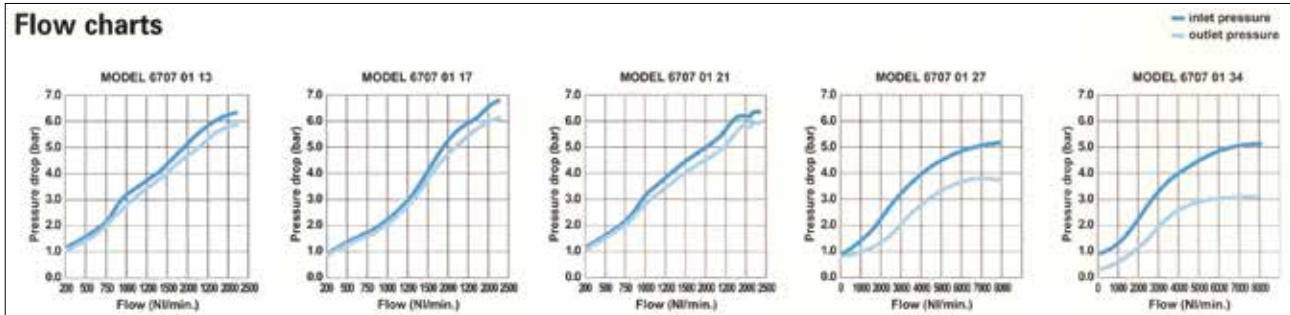

Flow charts

PORT	DRAIN	FILTER MICRON	PART No.	
1/4"	Manual	5μ	6707 01 13	Standard
1/4"	Manual	40μ	6707 41 13	Option
1/4"	Semi Auto	5μ	6707 03 13	Option
1/4"	Semi Auto	40μ	6707 43 13	Option
3/8"	Manual	5μ	6707 01 17	Standard
3/8"	Manual	40μ	6707 41 17	Option
3/8"	Semi Auto	5μ	6707 03 17	Option
3/8"	Semi Auto	40μ	6707 43 17	Option
1/2"	Manual	5μ	6707 01 21	Standard
1/2"	Manual	40μ	6707 41 21	Option
1/2"	Semi Auto	5μ	6707 03 21	Option
1/2"	Semi Auto	40μ	6707 43 21	Option
3/4"	Manual	5μ	6707 01 27	Standard
3/4"	Manual	40μ	6707 41 27	Option
3/4"	Semi Auto	5μ	6707 03 27	Option
3/4"	Semi Auto	40μ	6707 43 27	Option
1"	Manual	5μ	6707 01 34	Standard
1"	Manual	40μ	6707 41 34	Option
1"	Semi Auto	5μ	6707 03 34	Option
1"	Semi Auto	40μ	6707 43 34	Option

Also available on request: threaded ports 1 1/2" and 2".

Ready to be mounted
The products are delivered with following accessories:

- 1 gauge
- 1 bracket (sizes 1/4, 3/8, 1/2) or 2 brackets (sizes 3/4, 1").
- 4 screws
- 1 plug