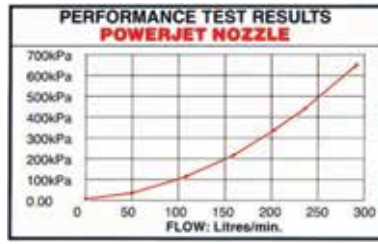

HOSE NOZZLES & ADAPTORS

LARGE POWER JET NOZZLE

**MADE FROM TOUGH
POLYCARBONATE POLYMER**

**ADAPTOR SIZES
19, 25, 32, 38mm**

PART No.

THREAD SIZE MM

LHN38

38